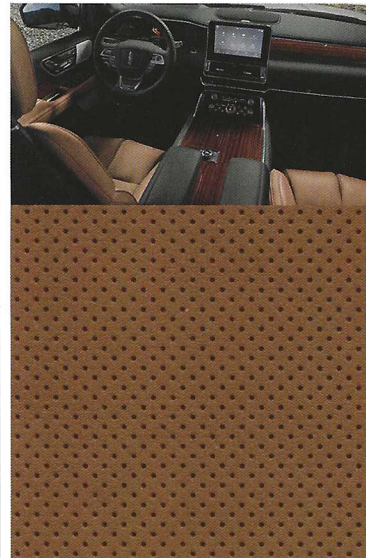

22" 16-Spoke Ultra Bright-Machined Aluminum with Dark Tarnish-Painted Pockets  
**NAVIGATOR RESERVE**

22" 6-Spoke Ultra Bright-Machined Aluminum with Dark Tarnish-Painted Pockets and High Gloss Finish  
**NAVIGATOR SELECT / NAVIGATOR RESERVE Optional**

**INTERIOR PALETTE**

Ebony

Cappuccino

Medium Slate

Russet

Santos Rosewood

Espresso Ash Swirl

Gray Ash Swirl

Santos Rosewood

INTERIOR	EXTERIOR
Ebony	
Santos Rosewood	Navigator 1-9
	Select 1-9
	Reserve 1-10
Cappuccino	
Espresso Ash Swirl	Navigator 1-9
	Select 1-9
	Reserve 1-10
Medium Slate	
Gray Ash Swirl	Select 1-4, 6
	Reserve 1-4, 6
Russet	
Santos Rosewood	Reserve 2-4, 6-9