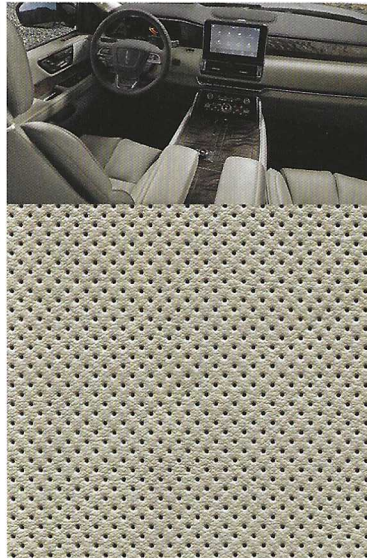

22" 16-Spoke Ultra Bright-Machined Aluminum with Dark Tarnish-Painted Pockets  
**NAVIGATOR RESERVE**

22" 6-Spoke Ultra Bright-Machined Aluminum with Dark Tarnish-Painted Pockets and High Gloss Finish  
**NAVIGATOR SELECT / NAVIGATOR RESERVE Optional**

**INTERIOR PALETTE**

Ebony

Cappuccino

Medium Slate

Russet

Santos Rosewood

Espresso Ash Swirl

Gray Ash Swirl

Santos Rosewood

INTERIOR	EXTERIOR
Ebony	
Santos Rosewood	Navigator 1-9
	Select 1-9
	Reserve 1-10
Cappuccino	
Espresso Ash Swirl	Navigator 1-9
	Select 1-9
	Reserve 1-10
Medium Slate	
Gray Ash Swirl	Select 1-4, 6
	Reserve 1-4, 6
Russet	
Santos Rosewood	Reserve 2-4, 6-9