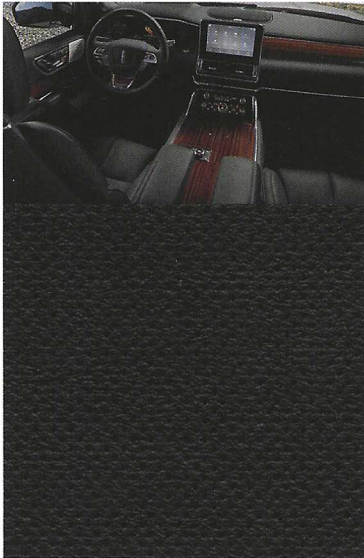

22" 16-Spoke Ultra Bright-Machined Aluminum with Dark Tarnish-Painted Pockets  
**NAVIGATOR RESERVE**

22" 6-Spoke Ultra Bright-Machined Aluminum with Dark Tarnish-Painted Pockets and High Gloss Finish  
**NAVIGATOR SELECT / NAVIGATOR RESERVE Optional**

**INTERIOR PALETTE**

Ebony

Cappuccino

Medium Slate

Russet

Santos Rosewood

Espresso Ash Swirl

Gray Ash Swirl